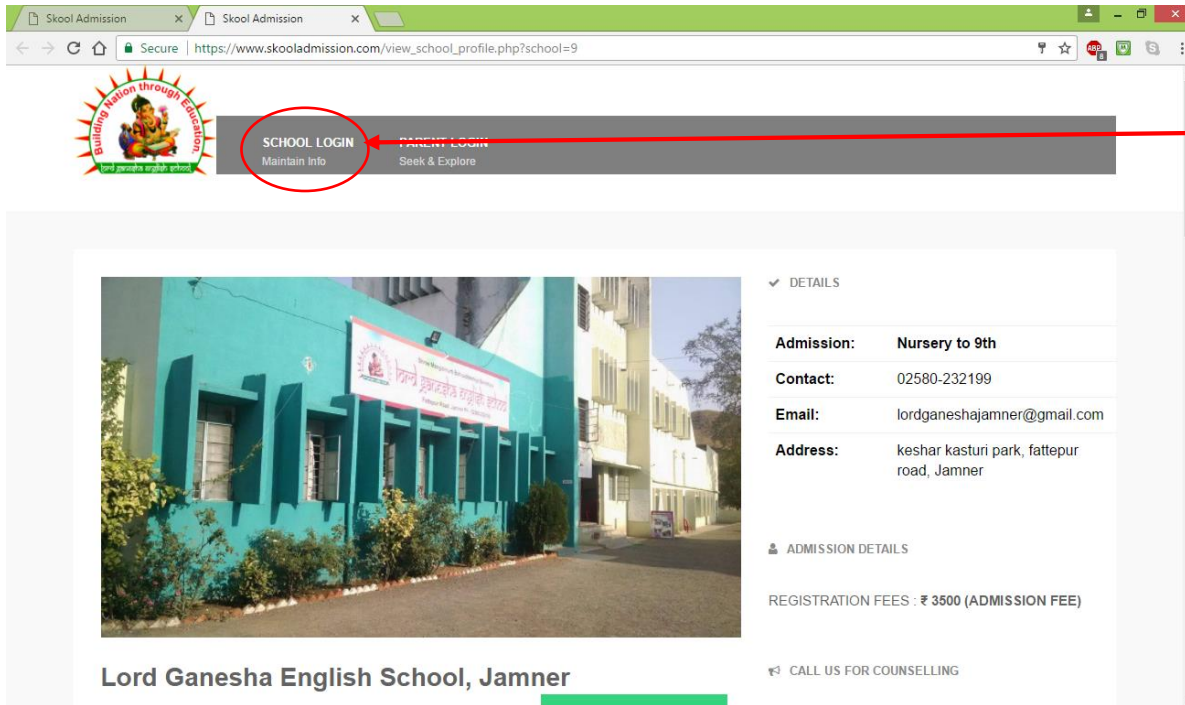

How to login to your account?

Step 1: Go to school login page using url: www.skooladmission.com

Click here

Or

Login through school page or school website as per the details provided to school

Click here

Step 2: Use the login the credentials given to you by principal or admin.

After successful login you will see various tabs appearing on screen.

Login Complete.