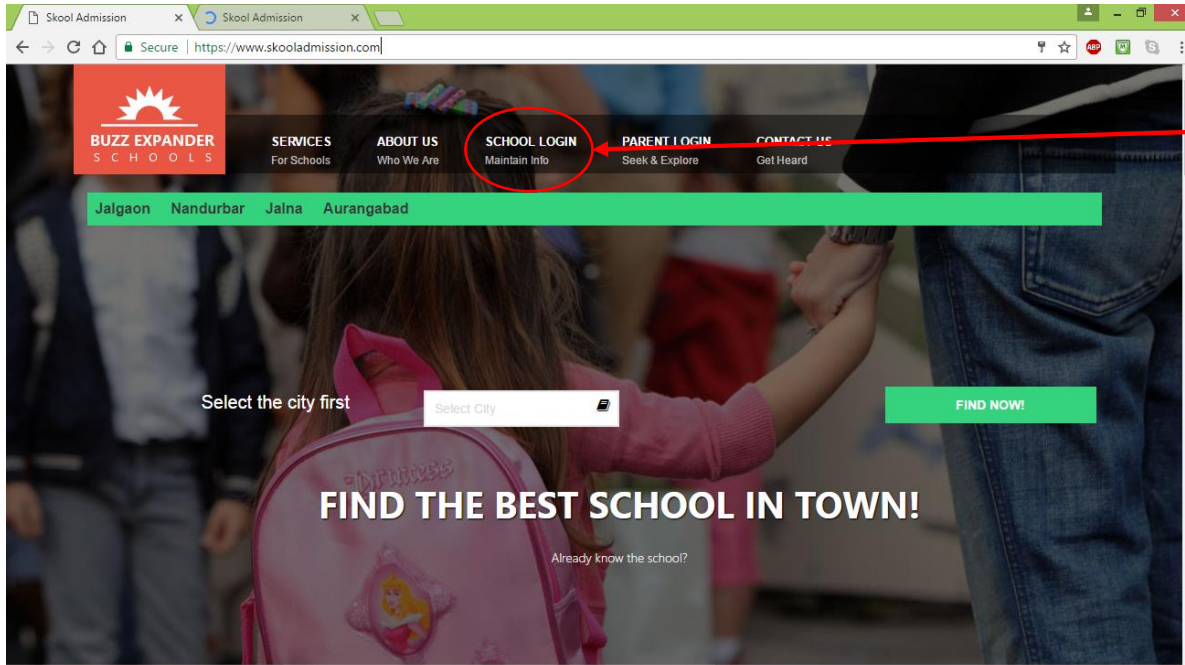

How to login to your account?

Step 1: Go to school login page using url: www.skooladmission.com

Click here

Or

Login through school page or school website as per the details provided to school

Click here

Step 2: Use the login the credentials given to you by principal or admin.

After successful login you will see various tabs appearing on screen.

Login Complete.