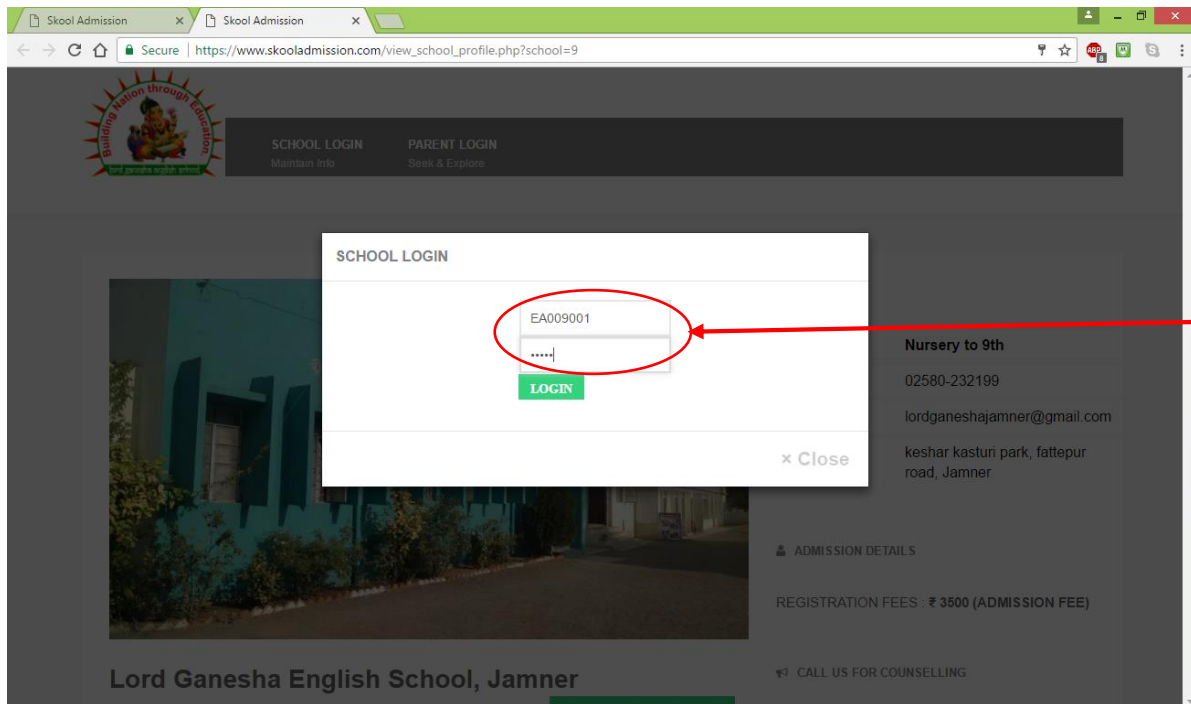

How to login to your account?

Step 1: Go to school login page using url: www.skooladmission.com

Click here

Or

Login through school page or school website as per the details provided to school

Click here

Step 2: Use the login the credentials given to you by principal or admin.

After successful login you will see various tabs appearing on screen.

Login Complete.