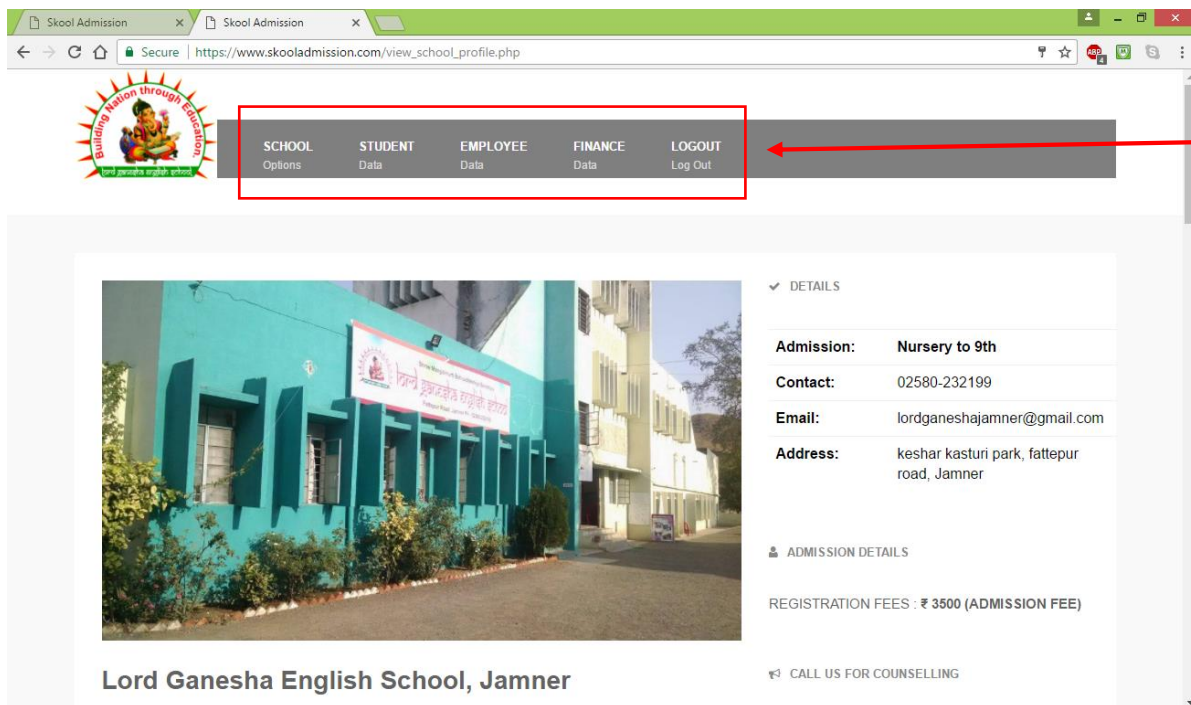

How to login to your account?

Step 1: Go to school login page using url: www.skooladmission.com

Click here

Or

Login through school page or school website as per the details provided to school

Click here

Step 2: Use the login the credentials given to you by principal or admin.

After successful login you will see various tabs appearing on screen.

Login Complete.